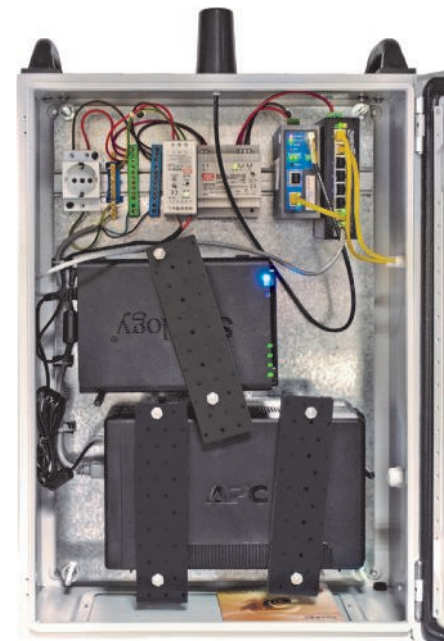

MobiSTATION highlights

- Outdoor ready, IP55
- 3G, 4G or dual-SIM 4G router included
- Connect up to 16 cameras
- Pan Tilt Zoom (PTZ) & digital zoom support
- Intelligence video analysis including virtual fence, motion detection, missing objects
- Manual, continuous, motion detection, I/O alarm, and scheduled recording
- Configurable pre-recording & post-recording time
- Up to 4 channel synchronous and asynchronous playback
- Support admin/spectator user privileges
- Event notification supports SMS, E-mail, MSN, Skype, and mobile phones
- Works with IE, Firefox, Safari, Chrome
- Works on all Android & iOS devices