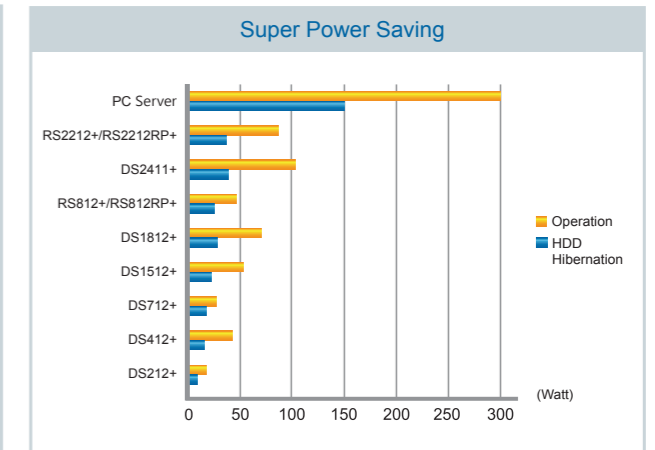

Note: The performance figures are achieved in Synology lab by using very powerful client computers with extremely optimized network settings, and could vary on different environments. A regular office desktop/notebook may not be able to achieve this high performance figures. More information on www.synology.com.

Note: The power consumption value is for reference only and will vary with hard drive models and capacity.