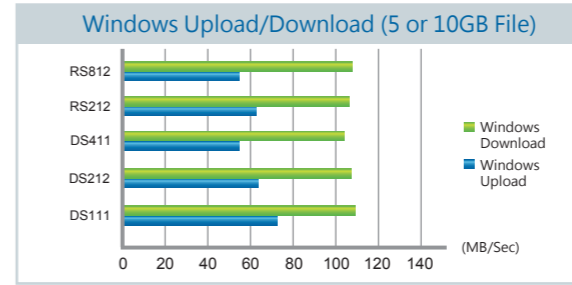

All-in-one NAS Servers with Optimal Price/Performance Ratio for Home to Business Workgroup

Value Series

Note: The performance figures are achieved in Synology lab by using very powerful client computers with extremely optimized network settings, and could vary on different environments. A regular office desktop/notebook may not be able to achieve this high performance figures. More information on www.synology.com.

Note: The power consumption value is for reference only and will vary with hard drive models and capacity.