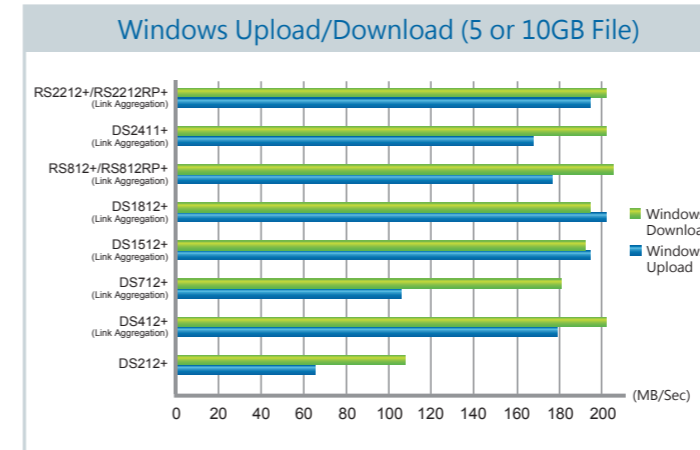

Note: The performance figures are achieved in Synology lab by using very powerful client computers with extremely optimized network settings, and could vary on different environments. A regular office desktop/notebook may not be able to achieve this high performance figures. More information on www.synology.com.

Note: The power consumption value is for reference only and will vary with hard drive models and capacity.