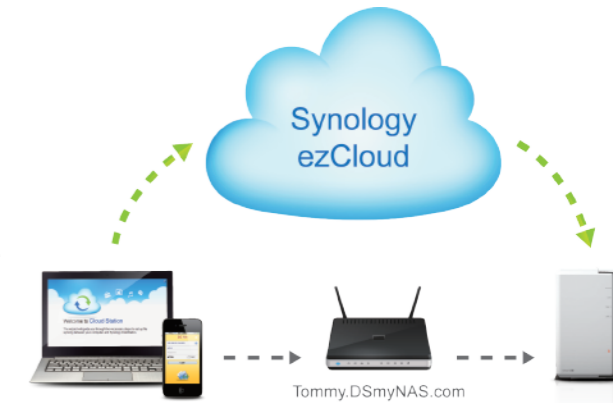

DDNS Status – Always Be the First to Know

Synology DDNS comes with heartbeat service. If a problem in network connection is detected, notification will be sent to you via email, SMS, online instant messaging, or iOS devices to alert you on the status. You can also monitor via the web. Log into MyDS Center webpage to view all registered DiskStation and DDNS service. It's just that easy.