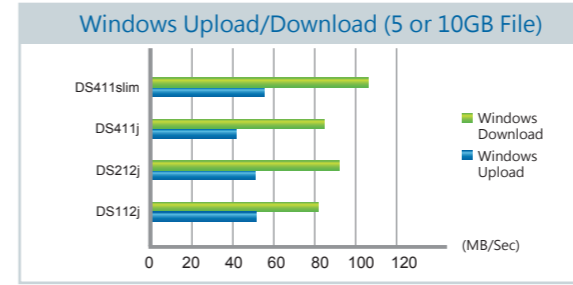

Easy to Use and Budget-friendly NAS Servers for Home to Small Office

j Series

Note: The performance figures are achieved in Synology lab by using very powerful client computers with extremely optimized network settings, and could vary on different environments. A regular office desktop/notebook may not be able to achieve this high performance figures. More information on www.synology.com.