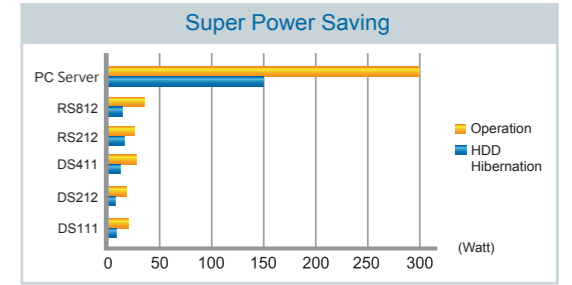

All-in-one NAS Servers with Optimal Price/Performance Ratio for Home to Business Workgroup

Value Series

Note: The performance figures are achieved in Synology lab by using very powerful client computers with extremely optimized network settings, and could vary on different environments. A regular office desktop/notebook may not be able to achieve this high performance figures. More information on www.synology.com.

Note: The power consumption value is for reference only and will vary with hard drive models and capacity.