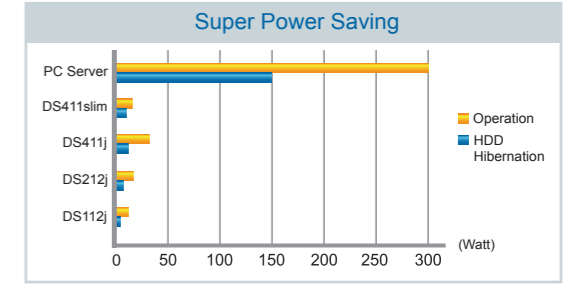

Note: The power consumption value is for reference only and will vary with hard drive models and capacity.

DS411 slim

- 1.6 GHz CPU
- 256MB DDR3 RAM
- 2X USB 2.0, 1XeSATA port
- Supports 4X 2.5" HDD⁽¹⁾
- Power consumption: 16.8W(Access), 9.6W(HDD Hibernation)

DS411j

- 1.2 GHz CPU
- 128MB RAM
- 2X USB 2.0 ports
- Supports 4X 3.5" HDD or 2.5" HDD⁽¹⁾
- Power consumption: 30.8W(Access), 11W(HDD Hibernation)

DS212j

- 1.2 GHz CPU
- 256MB RAM
- 2X USB 2.0 ports
- Supports 2X 3.5" HDD or 2.5" HDD⁽¹⁾⁽²⁾
- Power consumption: 17.6W(Access), 5.5W(HDD Hibernation)

DS112j

- 1.0 GHz CPU
- 128MB RAM
- 2X USB 2.0 ports
- Supports 1X 3.5" HDD or 2.5" HDD⁽¹⁾⁽²⁾
- Power consumption: 12.1W(Access), 4.4W(HDD Hibernation)

USB Station 2

- Plug-and-play USB drive sharing
- Easy file management
- DLNA certified media server
- 24/7 PC-less download server
- Print server
- Power consumption: 5W(Access)

(1)HDD not included. (2) 2.5" Disk Holder required.