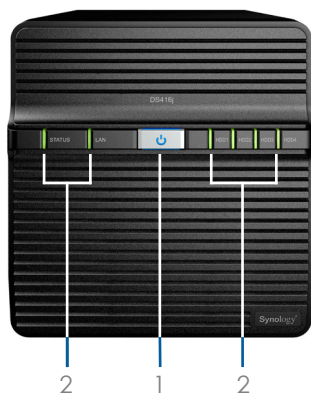

Connections & Buttons

1. 1 Power button
2. 2 LED indicator
3. 3 Power port
4. 4 Gigabit (RJ-45) LAN port
5. 5 USB 2.0 port
6. 6 USB 3.0 port
7. 7 Reset button
8. 8 Fan
9. 9 Kensington security slot

Technical Specifications

Hardware

CPU	Marvell Armada 88F6828 dual-core 1.3GHz
Floating point unit	Yes
Hardware encryption engine	Yes
RAM size	DDR3 512 MB
Compatible drive type	3.5" or 2.5" SATA(II) x 4 (hard drives not included)
Max internal raw capacity	32TB (4 x 8TB hard drive) (the actual capacity will differ according to volume types)
Max single volume size	16TB
External ports	USB 3.0 port x 1, USB 2.0 port x 1
Size (HxWxD)	184mm x 168mm x 230mm
Weight	2.21 kg
LAN	Gigabit (RJ-45) x 1
Wireless support	Yes (wireless dongles not included)
Wake on LAN/WAN	Yes
Scheduled power on/off	Yes
AC input power voltage	100V to 240V
Power frequency	50Hz to 60Hz, single phase
Operating temperature	5°C to 40°C (40°F to 104°F)
Storage temperature	-20°C to 60°C (-5°F to 140°F)
Relative humidity	5% to 95% RH

General

Networking protocols	CIFS, AFP, NFS, FTP, WebDAV, CalDAV, iSCSI, Telnet, SSH, SNMP, VPN (PPTP, OpenVPN™, L2TP)
File system	Internal: ext4 External: ext4, ext3, FAT, NTFS, HFS+ (read only)
Storage management	Maximum single volume size: 16TB, Maximum internal volume: 256, Maximum iSCSI Target: 10, Maximum iSCSI LUN: 10
Supported RAID type	Synology Hybrid RAID (SHR), Basic, JBOD, RAID 0, RAID 1, RAID 5, RAID 6, RAID 10
File sharing capability	Maximum user account: 1024, Maximum group: 256, Maximum shared folder: 256, Maximum concurrent CIFS/AFP/FTP/File Station connection: 128
Privilege	Windows Access Control List (ACL)
Directory service	Windows AD Integration: Domain Users login via Samba (CIFS)/AFP/FTP/File Station, LDAP integration
Security	FTP over SSL/TLS, IP auto-block, firewall, encrypted network backup over Rsync, HTTPS connection
Utilities	Synology Web Assistant, Synology Assistant, Cloud Station, Synology Cloud Sync Decryption Tool, Photo Station Uploader, Evidence Integrity Authenticator
Supported clients	Windows XP onwards, Mac OS X® 10.7 onwards, Ubuntu 12 onwards
Supported browsers	Chrome™, Firefox®, Internet Explorer® 8 onwards, Safari® 7 onwards, Safari (iOS® 7 onwards on iPad®), Chrome (Android 4.0 onwards on tablets)
Language	English, Deutsch, Français, Italiano, Español, Dansk, Norsk, Svensk, Nederlands, Русский, Polski, Magyar, Português do Brasil, Português Europeu, Türkçe, Český, 日本語, 한국어, 繁體中文, 简体中文