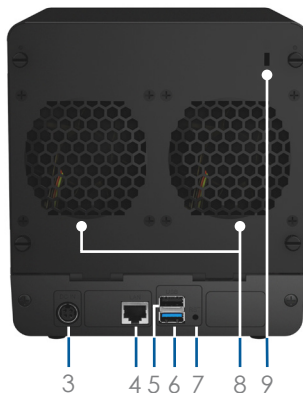

Connections & Buttons

1. 1 Power button
2. 2 LED indicator
3. 3 Power port
4. 4 Gigabit (RJ-45) LAN port
5. 5 USB 2.0 port
6. 6 USB 3.0 port
7. 7 Reset button
8. 8 Fan
9. 9 Kensington security slot

Technical Specifications

Hardware

CPU	Marvell Armada 88F6828 dual-core 1.3GHz
Floating point unit	Yes
Hardware encryption engine	Yes
RAM size	DDR3 512 MB
Compatible drive type	3.5" or 2.5" SATA(II) x 4 (hard drives not included)
Max internal raw capacity	32TB (4 x 8TB hard drive) (the actual capacity will differ according to volume types)
Max single volume size	16TB
External ports	USB 3.0 port x 1, USB 2.0 port x 1
Size (HxWxD)	184mm x 168mm x 230mm
Weight	2.21 kg
LAN	Gigabit (RJ-45) x 1
Wireless support	Yes (wireless dongles not included)
Wake on LAN/WAN	Yes
Scheduled power on/off	Yes
AC input power voltage	100V to 240V
Power frequency	50Hz to 60Hz, single phase
Operating temperature	5°C to 40°C (40°F to 104°F)
Storage temperature	-20°C to 60°C (-5°F to 140°F)
Relative humidity	5% to 95% RH

General

Networking protocols	CIFS, AFP, NFS, FTP, WebDAV, CalDAV, iSCSI, Telnet, SSH, SNMP, VPN (PPTP, OpenVPN™, L2TP)
File system	Internal: ext4 External: ext4, ext3, FAT, NTFS, HFS+ (read only)
Storage management	Maximum single volume size: 16TB, Maximum internal volume: 256, Maximum iSCSI Target: 10, Maximum iSCSI LUN: 10
Supported RAID type	Synology Hybrid RAID (SHR), Basic, JBOD, RAID 0, RAID 1, RAID 5, RAID 6, RAID 10
File sharing capability	Maximum user account: 1024, Maximum group: 256, Maximum shared folder: 256, Maximum concurrent CIFS/AFP/FTP/File Station connection: 128
Privilege	Windows Access Control List (ACL)
Directory service	Windows AD Integration: Domain Users login via Samba (CIFS)/AFP/FTP/File Station, LDAP integration
Security	FTP over SSL/TLS, IP auto-block, firewall, encrypted network backup over Rsync, HTTPS connection
Utilities	Synology Web Assistant, Synology Assistant, Cloud Station, Synology Cloud Sync Decryption Tool, Photo Station Uploader, Evidence Integrity Authenticator
Supported clients	Windows XP onwards, Mac OS X® 10.7 onwards, Ubuntu 12 onwards
Supported browsers	Chrome™, Firefox®, Internet Explorer® 8 onwards, Safari® 7 onwards, Safari (iOS® 7 onwards on iPad®), Chrome (Android 4.0 onwards on tablets)
Language	English, Deutsch, Français, Italiano, Español, Dansk, Norsk, Svensk, Nederlands, Русский, Polski, Magyar, Português do Brasil, Português Europeu, Türkçe, Český, 日本語, 한국어, 繁體中文, 简体中文